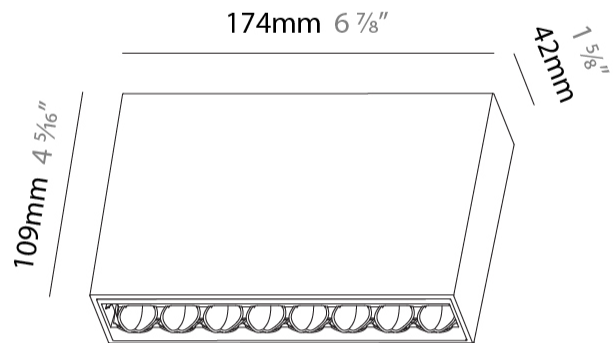

GENERAL

Series: Magiq Hollow Wallwash
Subseries: Magiq Hollow Wallwash
Brand: Prolicht
Division: Architectural
Mounting Type: Surface
Mounting Location: Ceiling
Subcategory: Wallwash

PHYSICAL

Shape: Rectangle
Length (mm): 174
Length (in): 6 ⁷/₈
Width (mm): 42
Width (in): 1 ⁵/₈
Height (mm): 109
Height (in): 4 ⁵/₁₆
Light Distribution: Direct
Fixture Finish: SSR / BKV / CWI / CRY / HAB / UFT / ITA / RUA / FTG / MYG / LOD / PUS / FRO / FUP / KIA / POP / BLS / SPG / MEY / GOH / GUM / CHC / COM / ABZ / JAG / OBR / MOS / ROR
Holder Finish: WHI / BLK
Fixture Material: Aluminum Die Cast

ELECTRICAL

Lamp Type: LED (Zhaga Standard)
Input Wattage (W): 19
Total Output Wattage (W): 17.3
Dimming: Tri-Mode (Non-Dimming and Phase Dimming (120Vac only) and 0-10V Dimming)
Driver Included: Yes
Driver Location: Integrated
Driver Type: Constant Current - Universal
Driver Class: Class 1
Input Voltage (V): 120 - 277
Constant Current (mA): 700mA

LED

Number of LEDs: 4
Color Temperature (°K): 2700 / 3000 / 3500 / 4000
Max. Delivered Lumen (lm): 1270 / 1270 / 1513 / 1544
Nominal Lumen (lm): 1492 / 1492 / 1778 / 1814
CRI: >90 CRI
Efficiency (%): 80
Lamp Life (hrs): 50000

OPTICAL

Adjustability: Fixed

RATINGS AND CERTIFICATIONS

Certified By: Certified for North American Standards
IP rating: IP20