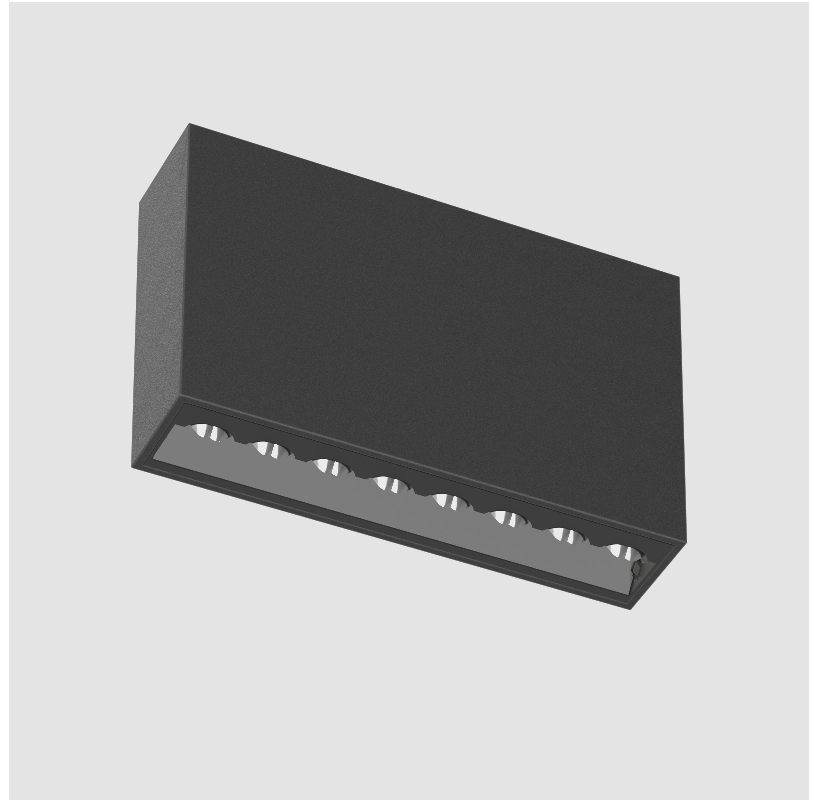

MAGIQ HOLLOW WALLWASH SURFACE

A3D187-

base number Color Finish Finishes
 Temperature Options (Diamond)

- To build a product code in our configurator select the specify button on the base model # product page
- To build a manual product code on this datasheet choose from the options listed below in blue font and add the suffix to the base model #

GENERAL

Series: Magiq Hollow Wallwash
 Subseries: Magiq Hollow Wallwash
 Brand: Prolicht
 Division: Architectural
 Mounting Type: Surface
 Mounting Location: Ceiling
 Subcategory: Wallwash

PHYSICAL

Shape: Rectangle
 Length (mm): 174
 Length (in): 6 ⁷/₈
 Width (mm): 42
 Width (in): 1 ⁵/₈
 Height (mm): 109
 Height (in): 4 ⁵/₁₆
 Light Distribution: Direct
 Fixture Finish: SSR / BKV / CWI / CRY / HAB / UFT / ITA / RUA / FTG / MYG / LOD / PUS / FRO / FUP / KIA / POP / BLS / SPG / MEY / GOH / GUM / CHC / COM / ABZ / JAG / OBR / MOS / ROR
 Holder Finish: WHI / BLK
 Fixture Material: Aluminum Die Cast

OPTICAL

Adjustability: Fixed

RATINGS AND CERTIFICATIONS

Certified By: Certified for North American Standards
 IP rating: IP20

MAGIQ HOLLOW WALLWASH SURFACE

A3D187-

PROJECT _____

TYPE _____

GENERAL

Series: Magiq Hollow Wallwash
 Subseries: Magiq Hollow Wallwash
 Brand: Prolicht
 Division: Architectural
 Mounting Type: Surface
 Mounting Location: Ceiling
 Subcategory: Wallwash

PHYSICAL

Shape: Rectangle
 Length (mm): 174
 Length (in): 6 ⁷/₈
 Width (mm): 42
 Width (in): 1 ⁵/₈
 Height (mm): 109
 Height (in): 4 ⁵/₁₆
 Light Distribution: Direct
 Fixture Finish: SSR / BKV / CWI / CRY / HAB / UFT / ITA / RUA / FTG / MYG / LOD / PUS / FRO / FUP / KIA / POP / BLS / SPG / MEY / GOH / GUM / CHC / COM / ABZ / JAG / OBR / MOS / ROR
 Holder Finish: WHI / BLK
 Accent Finish: SSR / BKV / CWI / CRY / HAB / LAG / UFT / ITA / RUA / RUR / MIC / FTG / MYG / TWT / LOD / PUS / FRO / FUP / KIA / POP / BLS / SPG / MEY / GOH / GUM / CHC / COM / ABZ / JAG
 Fixture Material: Aluminum Die Cast